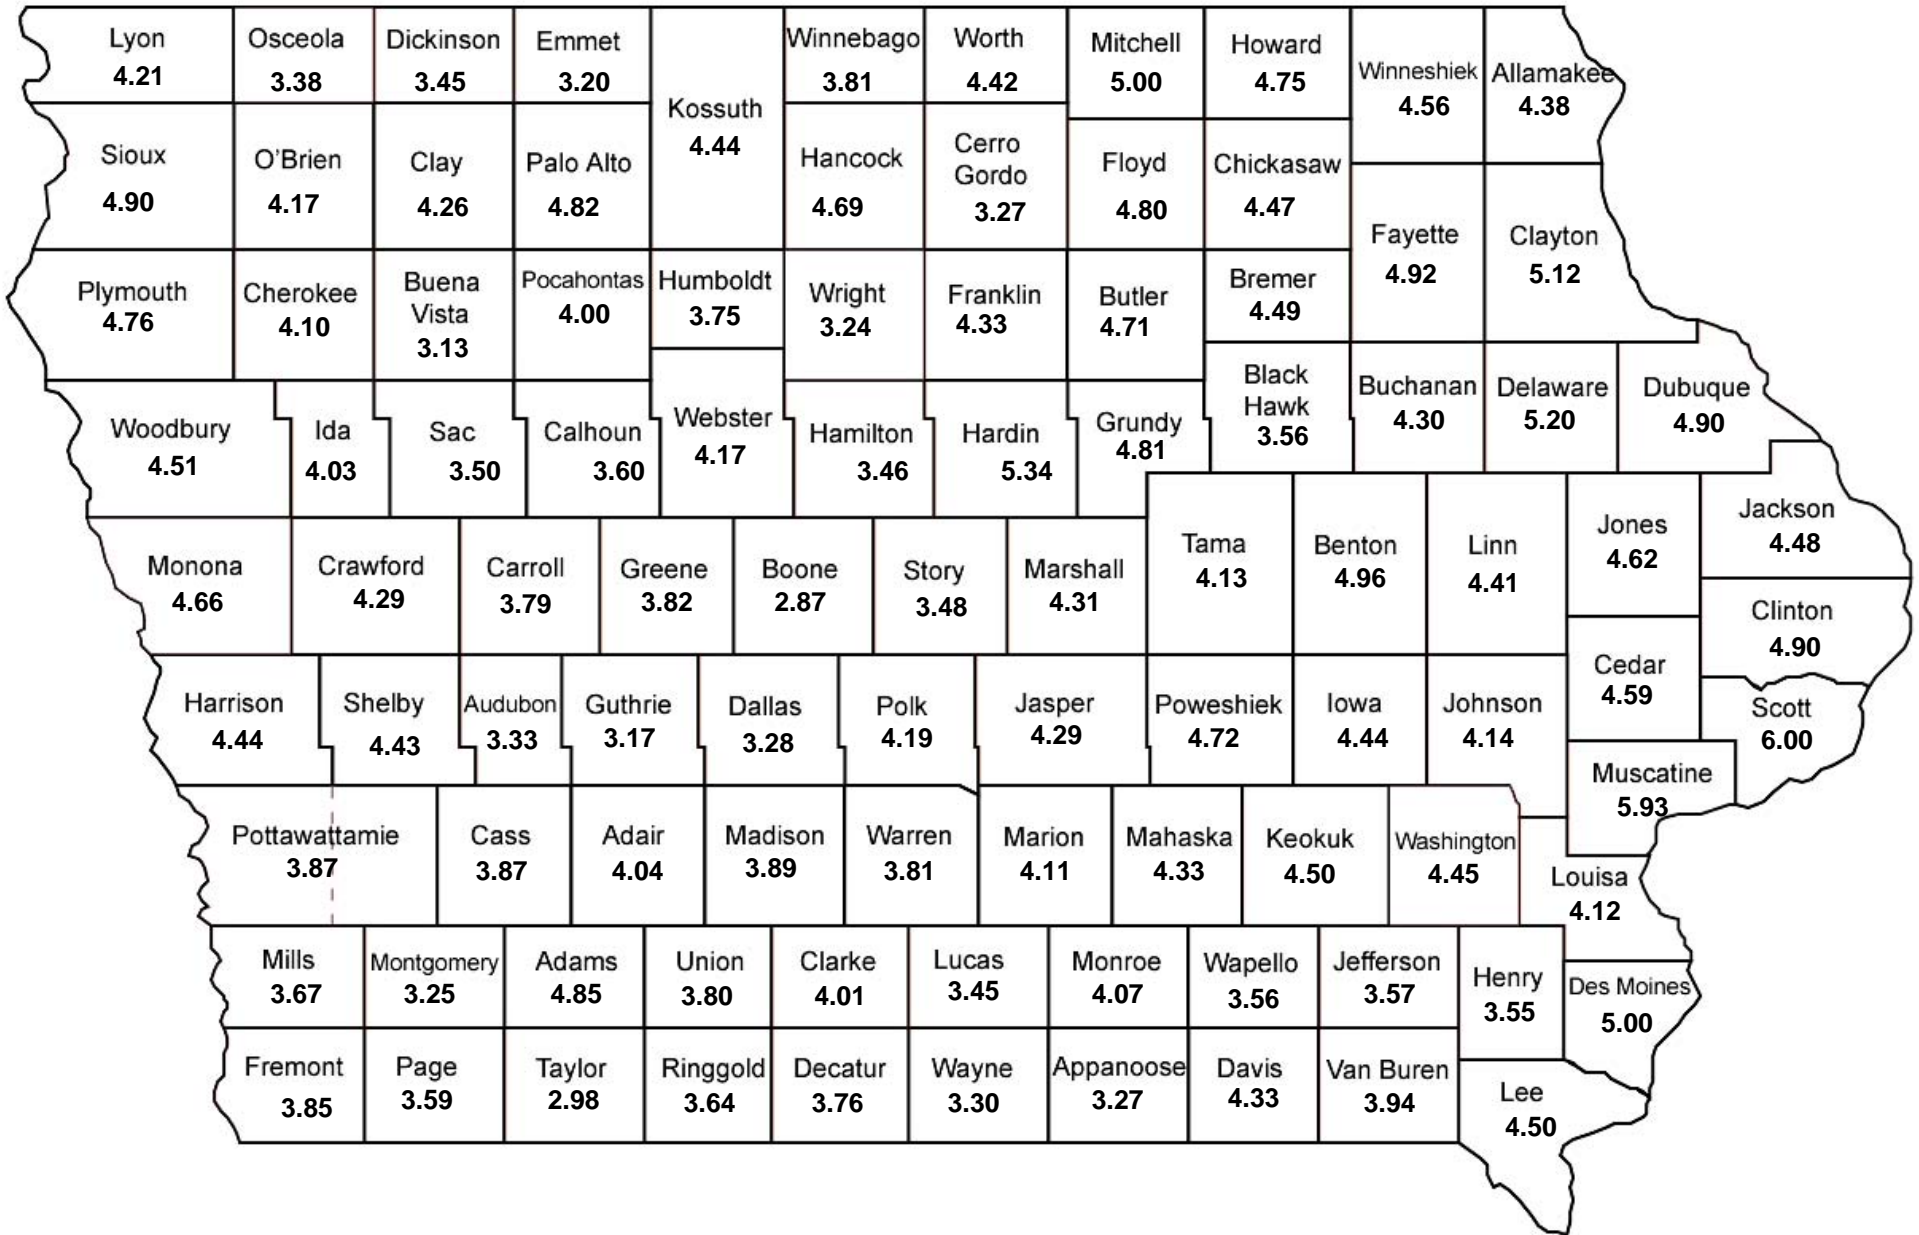

2007 Average Alfalfa Yields (Tons)

Source: Iowa Agricultural Statistics
Iowa State University Department of Agronomy

Prepared March 2009